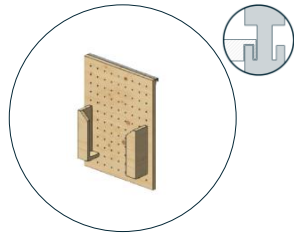

Addition 7:
High table (120x50 cm)
wood 117,00 €

Addition 8:
Info counter lockable (100x60 cm)
wood 290,59 €

Addition 9:
Display desk lockable (50x50 cm)
wood 104,00 €

Addition 10:
Brochure rack for DIN A4
wood 25,00 €

Addition 11:
Shelf (22x48/30x80 cm)
wood 16,00/23,00 €

Addition 12:
Hook M 3er Set (2x12 cm)
wood 14,00 €

Addition 13:
Magnetic bar steel incl. magnets
black 20,00 €

Addition 14:
Planter box Kobold incl. sapling
black 75,90 €