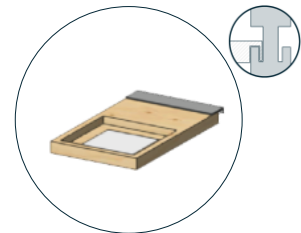

Addition 15:
LED light flat
wood 49,66 €