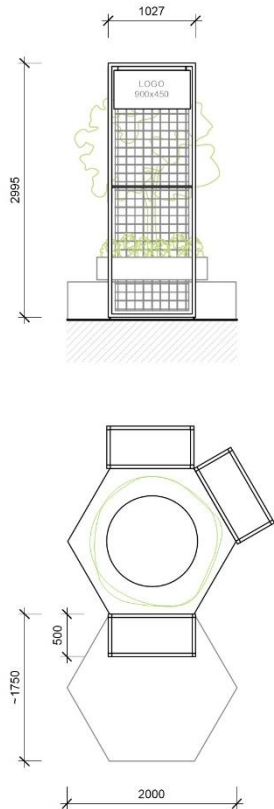

## Share and Share Plus

- **Share:** No booth area, 1 compartment shelf (1023x419), 1 digital print on logo plate (900x450)  
*OPTIONAL* 1 triple socket
- **Share Plus:** ca. 2 m<sup>2</sup> booth area, 1 lattice element steel (944x2912), 1 compartment shelf (1023x419), 1 digital print on logo plate (900x450)  
*OPTIONAL* 1 triple socket
- **Sustainability:** Zero Waste through circular system components, smart & regional logistic. multiple use for all woodi elements, climate-protecting reforestation/replanting of the fair seedlings

# Bookable additions

Addition 1:  
High table Neo (Ø 79 cm)  
green - dark gray - beige 65,00 €

Addition 2:  
Seating table Neo (160x79 cm)  
green - dark gray - beige 94,00 €

Addition 3:  
Bar stool Neo  
green - dark gray - beige 38,00 €

# Bookable additions

Addition 7:  
High table (120x50 cm)  
wood 117,00 €

Addition 8:  
Info counter lockable (100x60 cm)  
wood 290,59 €

Addition 9:  
Display desk lockable (50x50 cm)  
wood 104,00 €

Addition 10:  
Brochure rack for DIN A4  
wood 25,00 €

Addition 11:  
Shelf (22x48/30x80 cm)  
wood 16,00/23,00 €

Addition 12:  
Hook M 3er Set (2x12 cm)  
wood 14,00 €

Addition 13:  
Magnetic bar steel incl. magnets  
black 20,00 €

Addition 14:  
Planter box Kobold incl. sapling  
black 75,90 €