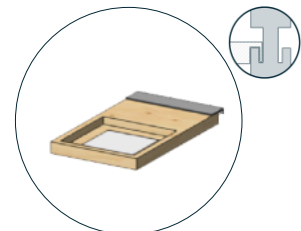

Addition 15:
LED light flat
wood 49,66 €