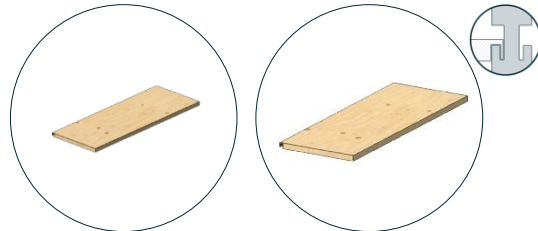

# Bookable additions

Addition 7:  
High table (120x50 cm)  
wood 117,00 €

Addition 8:  
Info counter lockable (100x60 cm)  
wood 290,59 €

Addition 9:  
Display desk lockable (50x50 cm)  
wood 104,00 €

Addition 10:  
Brochure rack for DIN A4  
wood 25,00 €

Addition 11:  
Shelf (22x48/30x80 cm)  
wood 16,00/23,00 €

Addition 12:  
Hook M 3er Set (2x12 cm)  
wood 14,00 €

Addition 13:  
Magnetic bar steel incl. magnets  
black 20,00 €

Addition 14:  
Planter box Kobold incl. sapling  
black 75,90 €