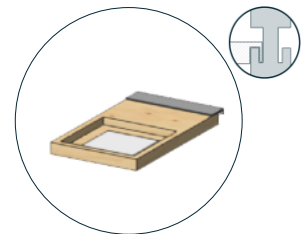

Addition 15:
LED light flat
wood 49,66 €