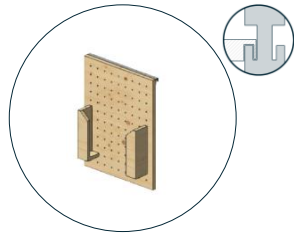

# Bookable additions

Addition 7:  
High table (120x50 cm)  
wood 117,00 €

Addition 8:  
Info counter lockable (100x60 cm)  
wood 290,59 €

Addition 9:  
Display desk lockable (50x50 cm)  
wood 104,00 €

Addition 10:  
Brochure rack for DIN A4  
wood 25,00 €

Addition 11:  
Shelf (22x48/30x80 cm)  
wood 16,00/23,00 €

Addition 12:  
Hook M 3er Set (2x12 cm)  
wood 14,00 €

Addition 13:  
Magnetic bar steel incl. magnets  
black 20,00 €

Addition 14:  
Planter box Kobold incl. sapling  
black 75,90 €