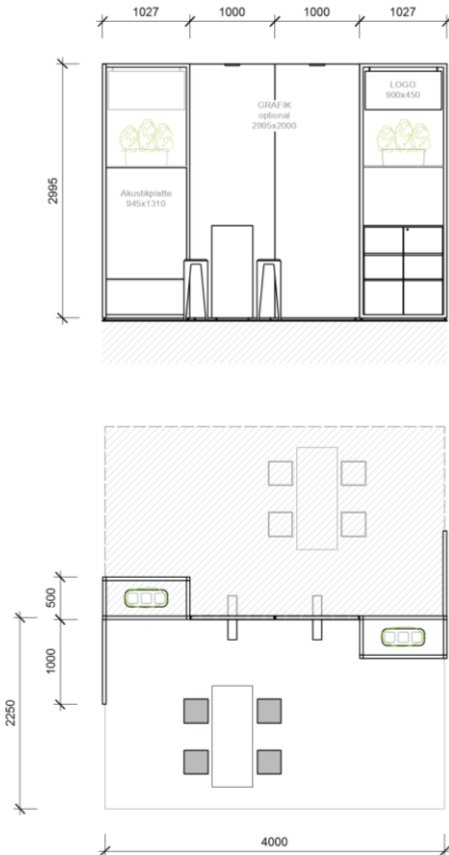

## Stand package - 9 m<sup>2</sup>

- **Booth area:** 9 m<sup>2</sup>
- **Booth construction:** 2 steel frame (1027x2995) with 1 acoustic panel (1310x945) each, 2 wand panel white (1000x3000), 1 wand panel wood (1000x2995), carpet Rewind
- **Furniture:** 1 high table (1200x480) with 4 bar stool WYE, 1 sideboard lockable (981x419x1052), 1 compartment shelf (1023x419), 1 planter box
- **Technical equipment:** light rail system with 2 LED lights, 1 triple socket
- **Graphic:** 1 digital print on logo plate (900x450)  
*OPTIONAL* 1 digital print on wall panel (max. 2000x3000)
- **Sustainability:** Zero Waste through circular system components, smart & regional logistic. multiple use for all woodi elements, climate-protecting reforestation/replanting of the fair seedlings

# Bookable additions

Addition 1:  
High table Neo (Ø 79 cm)  
green - dark gray - beige 65,00 €

Addition 2:  
Seating table Neo (160x79 cm)  
green - dark gray - beige 94,00 €

Addition 3:  
Bar stool Neo  
green - dark gray - beige 38,00 €

# Bookable additions

Addition 7:  
High table (120x50 cm)  
wood 117,00 €

Addition 8:  
Info counter lockable (100x60 cm)  
wood 290,59 €

Addition 9:  
Display desk lockable (50x50 cm)  
wood 104,00 €

Addition 10:  
Brochure rack for DIN A4  
wood 25,00 €