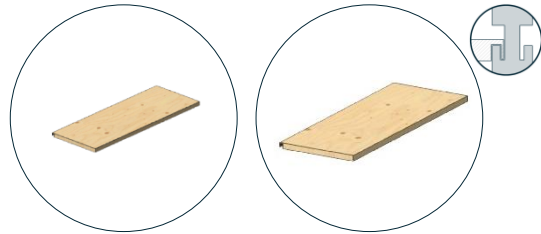

# Bookable additions

Addition 7:  
High table (120x50 cm)  
wood 117,00 €

Addition 8:  
Info counter lockable (100x60 cm)  
wood 290,59 €

Addition 9:  
Display desk lockable (50x50 cm)  
wood 104,00 €

Addition 10:  
Brochure rack for DIN A4  
wood 25,00 €

Addition 11:  
Shelf (22x48/30x80 cm)  
wood 16,00/23,00 €

Addition 12:  
Hook M 3er Set (2x12 cm)  
wood 14,00 €

Addition 13:  
Magnetic bar steel incl. magnets  
black 20,00 €

Addition 14:  
Planter box Kobold incl. sapling  
black 75,90 €