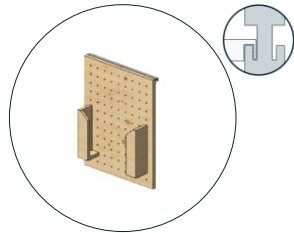

Addition 7:
High table (120x50 cm)
wood 117,00 €

Addition 8:
Info counter lockable (100x60 cm)
wood 290,59 €

Addition 9:
Display desk lockable (50x50 cm)
wood 104,00 €

Addition 10:
Brochure rack for DIN A4
wood 25,00 €

Addition 11:
Shelf (22x48/30x80 cm)
wood 16,00/23,00 €

Addition 12:
Hook M 3er Set (2x12 cm)
wood 14,00 €

Addition 13:
Magnetic bar steel incl. magnets
black 20,00 €

Addition 14:
Planter box Kobold incl. sapling
black 75,90 €