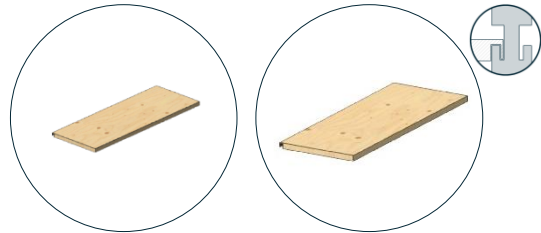

Addition 7:
High table (120x50 cm)
wood 117,00 €

Addition 8:
Info counter lockable (100x60 cm)
wood 290,59 €

Addition 9:
Display desk lockable (50x50 cm)
wood 104,00 €

Addition 10:
Brochure rack for DIN A4
wood 25,00 €

Addition 11:
Shelf (22x48/30x80 cm)
wood 16,00/23,00 €

Addition 12:
Hook M 3er Set (2x12 cm)
wood 14,00 €

Addition 13:
Magnetic bar steel incl. magnets
black 20,00 €

Addition 14:
Planter box Kobold incl. sapling
black 75,90 €