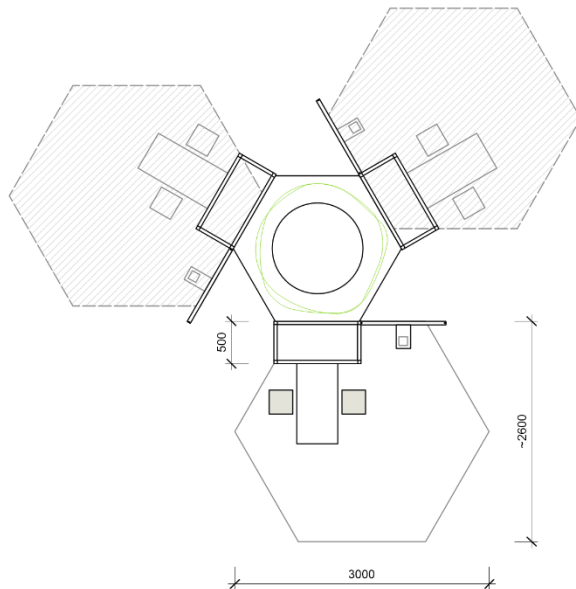

Start-Up – 6 m²

1.434 €

- **Booth area:** 6 m²
- **Booth construction:** 1 steel frame (1027x2995), 1 wall panel white (1000x3000), carpet Rewind
- **Furniture:** 1 high table (1000x480) with 2 bar stool WYE, 1 distribution box cover (1023x419x1052), 1 compartment shelf (1023x419)
- **Technical equipment:** 1 LED light flat, 1 triple socket
- **Graphic:** 1 digital print on logo plate (900x450)
OPTIONAL 1 digital print on wall panel (max. 1000x3000)
- **Sustainability:** Zero Waste through circular system components, smart & regional logistic. multiple use for all woodi elements, climate-protecting reforestation/replanting of the fair seedlings

woodi

Bookable additions

Addition 1:
High table Neo (Ø 79 cm)
green - dark gray - beige 65,00 €

Addition 2:
Seating table Neo (160x79 cm)
green - dark gray - beige 94,00 €

Addition 3:
Bar stool Neo
green - dark gray - beige 38,00 €

Addition 7:
High table (120x50 cm)
wood 117,00 €

Addition 8:
Info counter lockable (100x60 cm)
wood 290,59 €

Addition 9:
Display desk lockable (50x50 cm)
wood 104,00 €

Addition 10:
Brochure rack for DIN A4
wood 25,00 €