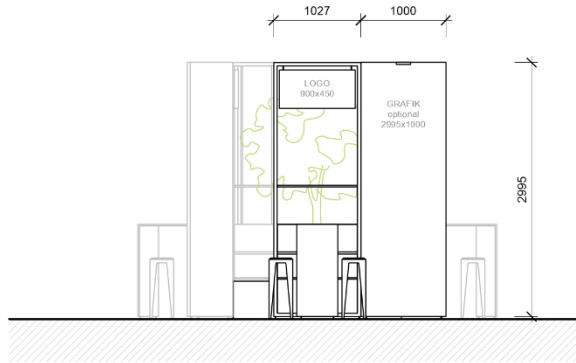

Start-Up – 6 m²

1.434 €

- **Booth area:** 6 m²
- **Booth construction:** 1 steel frame (1027x2995), 1 wall panel white (1000x3000), carpet Rewind
- **Furniture:** 1 high table (1000x480) with 2 bar stool WYE, 1 distribution box cover (1023x419x1052), 1 compartment shelf (1023x419)
- **Technical equipment:** 1 LED light flat, 1 triple socket
- **Graphic:** 1 digital print on logo plate (900x450)
OPTIONAL 1 digital print on wall panel (max. 1000x3000)
- **Sustainability:** Zero Waste through circular system components, smart & regional logistic. multiple use for all woodi elements, climate-protecting reforestation/replanting of the fair seedlings

woodi

Bookable additions

Addition 1:
High table Neo (Ø 79 cm)
green - dark gray - beige 65,00 €

Addition 2:
Seating table Neo (160x79 cm)
green - dark gray - beige 94,00 €

Addition 3:
Bar stool Neo
green - dark gray - beige 38,00 €

Addition 7:
High table (120x50 cm)
wood 117,00 €

Addition 8:
Info counter lockable (100x60 cm)
wood 290,59 €

Addition 9:
Display desk lockable (50x50 cm)
wood 104,00 €

Addition 10:
Brochure rack for DIN A4
wood 25,00 €