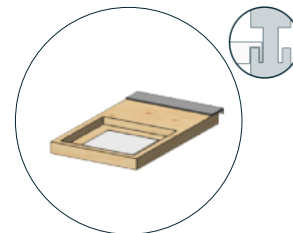

Addition 15:
LED light flat
wood 49,66 €