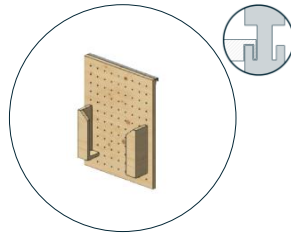

# Bookable additions

Addition 7:  
High table (120x50 cm)  
wood 117,00 €

Addition 8:  
Info counter lockable (100x60 cm)  
wood 290,59 €

Addition 9:  
Display desk lockable (50x50 cm)  
wood 104,00 €

Addition 10:  
Brochure rack for DIN A4  
wood 25,00 €

Addition 11:  
Shelf (22x48/30x80 cm)  
wood 16,00/23,00 €

Addition 12:  
Hook M 3er Set (2x12 cm)  
wood 14,00 €

Addition 13:  
Magnetic bar steel incl. magnets  
black 20,00 €

Addition 14:  
Planter box Kobold incl. sapling  
black 75,90 €