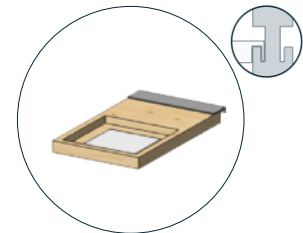

Addition 15:
LED light flat
wood 49,66 €