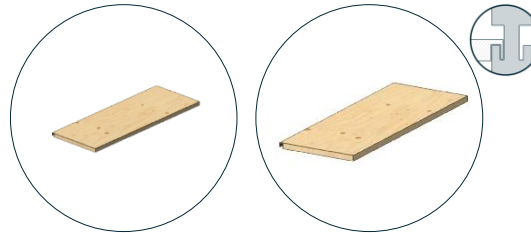

# Bookable additions

Addition 7:  
High table (120x50 cm)  
wood 117,00 €

Addition 8:  
Info counter lockable (100x60 cm)  
wood 290,59 €

Addition 9:  
Display desk lockable (50x50 cm)  
wood 104,00 €

Addition 10:  
Brochure rack for DIN A4  
wood 25,00 €

Addition 11:  
Shelf (22x48/30x80 cm)  
wood 16,00/23,00 €

Addition 12:  
Hook M 3er Set (2x12 cm)  
wood 14,00 €

Addition 13:  
Magnetic bar steel incl. magnets  
black 20,00 €

Addition 14:  
Planter box Kobold incl. sapling  
black 75,90 €