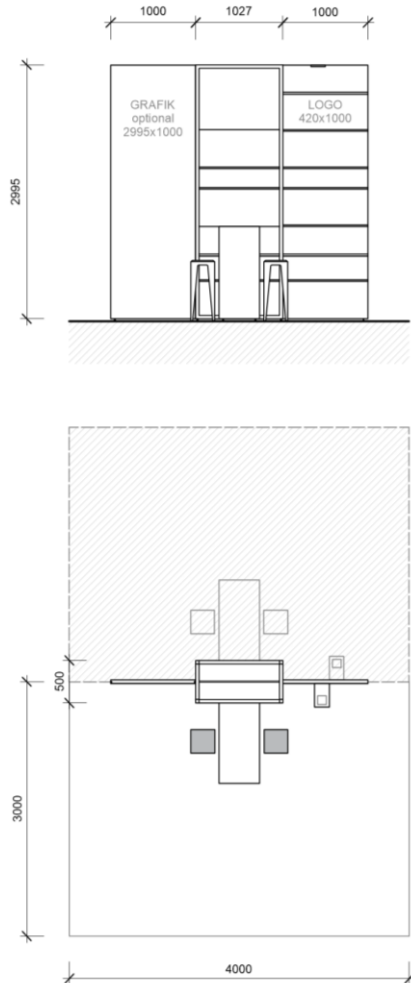

# Start-Up Flex - von 12 bis 20 m<sup>2</sup>

1.320 €

- **Booth area:** von 12 bis 20 m<sup>2</sup>
- **Booth construction:** 1 steel frame (1027x2995) with 1 chalk board (1023x1140), 1 wall panel white (1000x3000), 1 wall panel wood (1000x2995), carpet Rewind
- **Furniture:** 1 high table (1000x480) with 2 bar stool WYE, 1 distribution box cover (1023x419x1052), 2 compartment shelf (1023x199)
- **Technical equipment:** 1 LED light flat, 1 triple socket
- **Graphic:** 1 digital print on logo plate (900x450)  
*OPTIONAL* 1 digital print on wall panel (max. 1000x3000)
- **Sustainability:** Zero Waste through circular system components, smart & regional logistic. multiple use for all woodi elements, climate-protecting reforestation/replanting of the fair seedlings

# Bookable additions

Addition 1:  
High table Neo (Ø 79 cm)  
green - dark gray - beige 65,00 €

Addition 2:  
Seating table Neo (160x79 cm)  
green - dark gray - beige 94,00 €

Addition 3:  
Bar stool Neo  
green - dark gray - beige 38,00 €

# Bookable additions

Addition 7:  
High table (120x50 cm)  
wood 117,00 €

Addition 8:  
Info counter lockable (100x60 cm)  
wood 290,59 €

Addition 9:  
Display desk lockable (50x50 cm)  
wood 104,00 €

Addition 10:  
Brochure rack for DIN A4  
wood 25,00 €